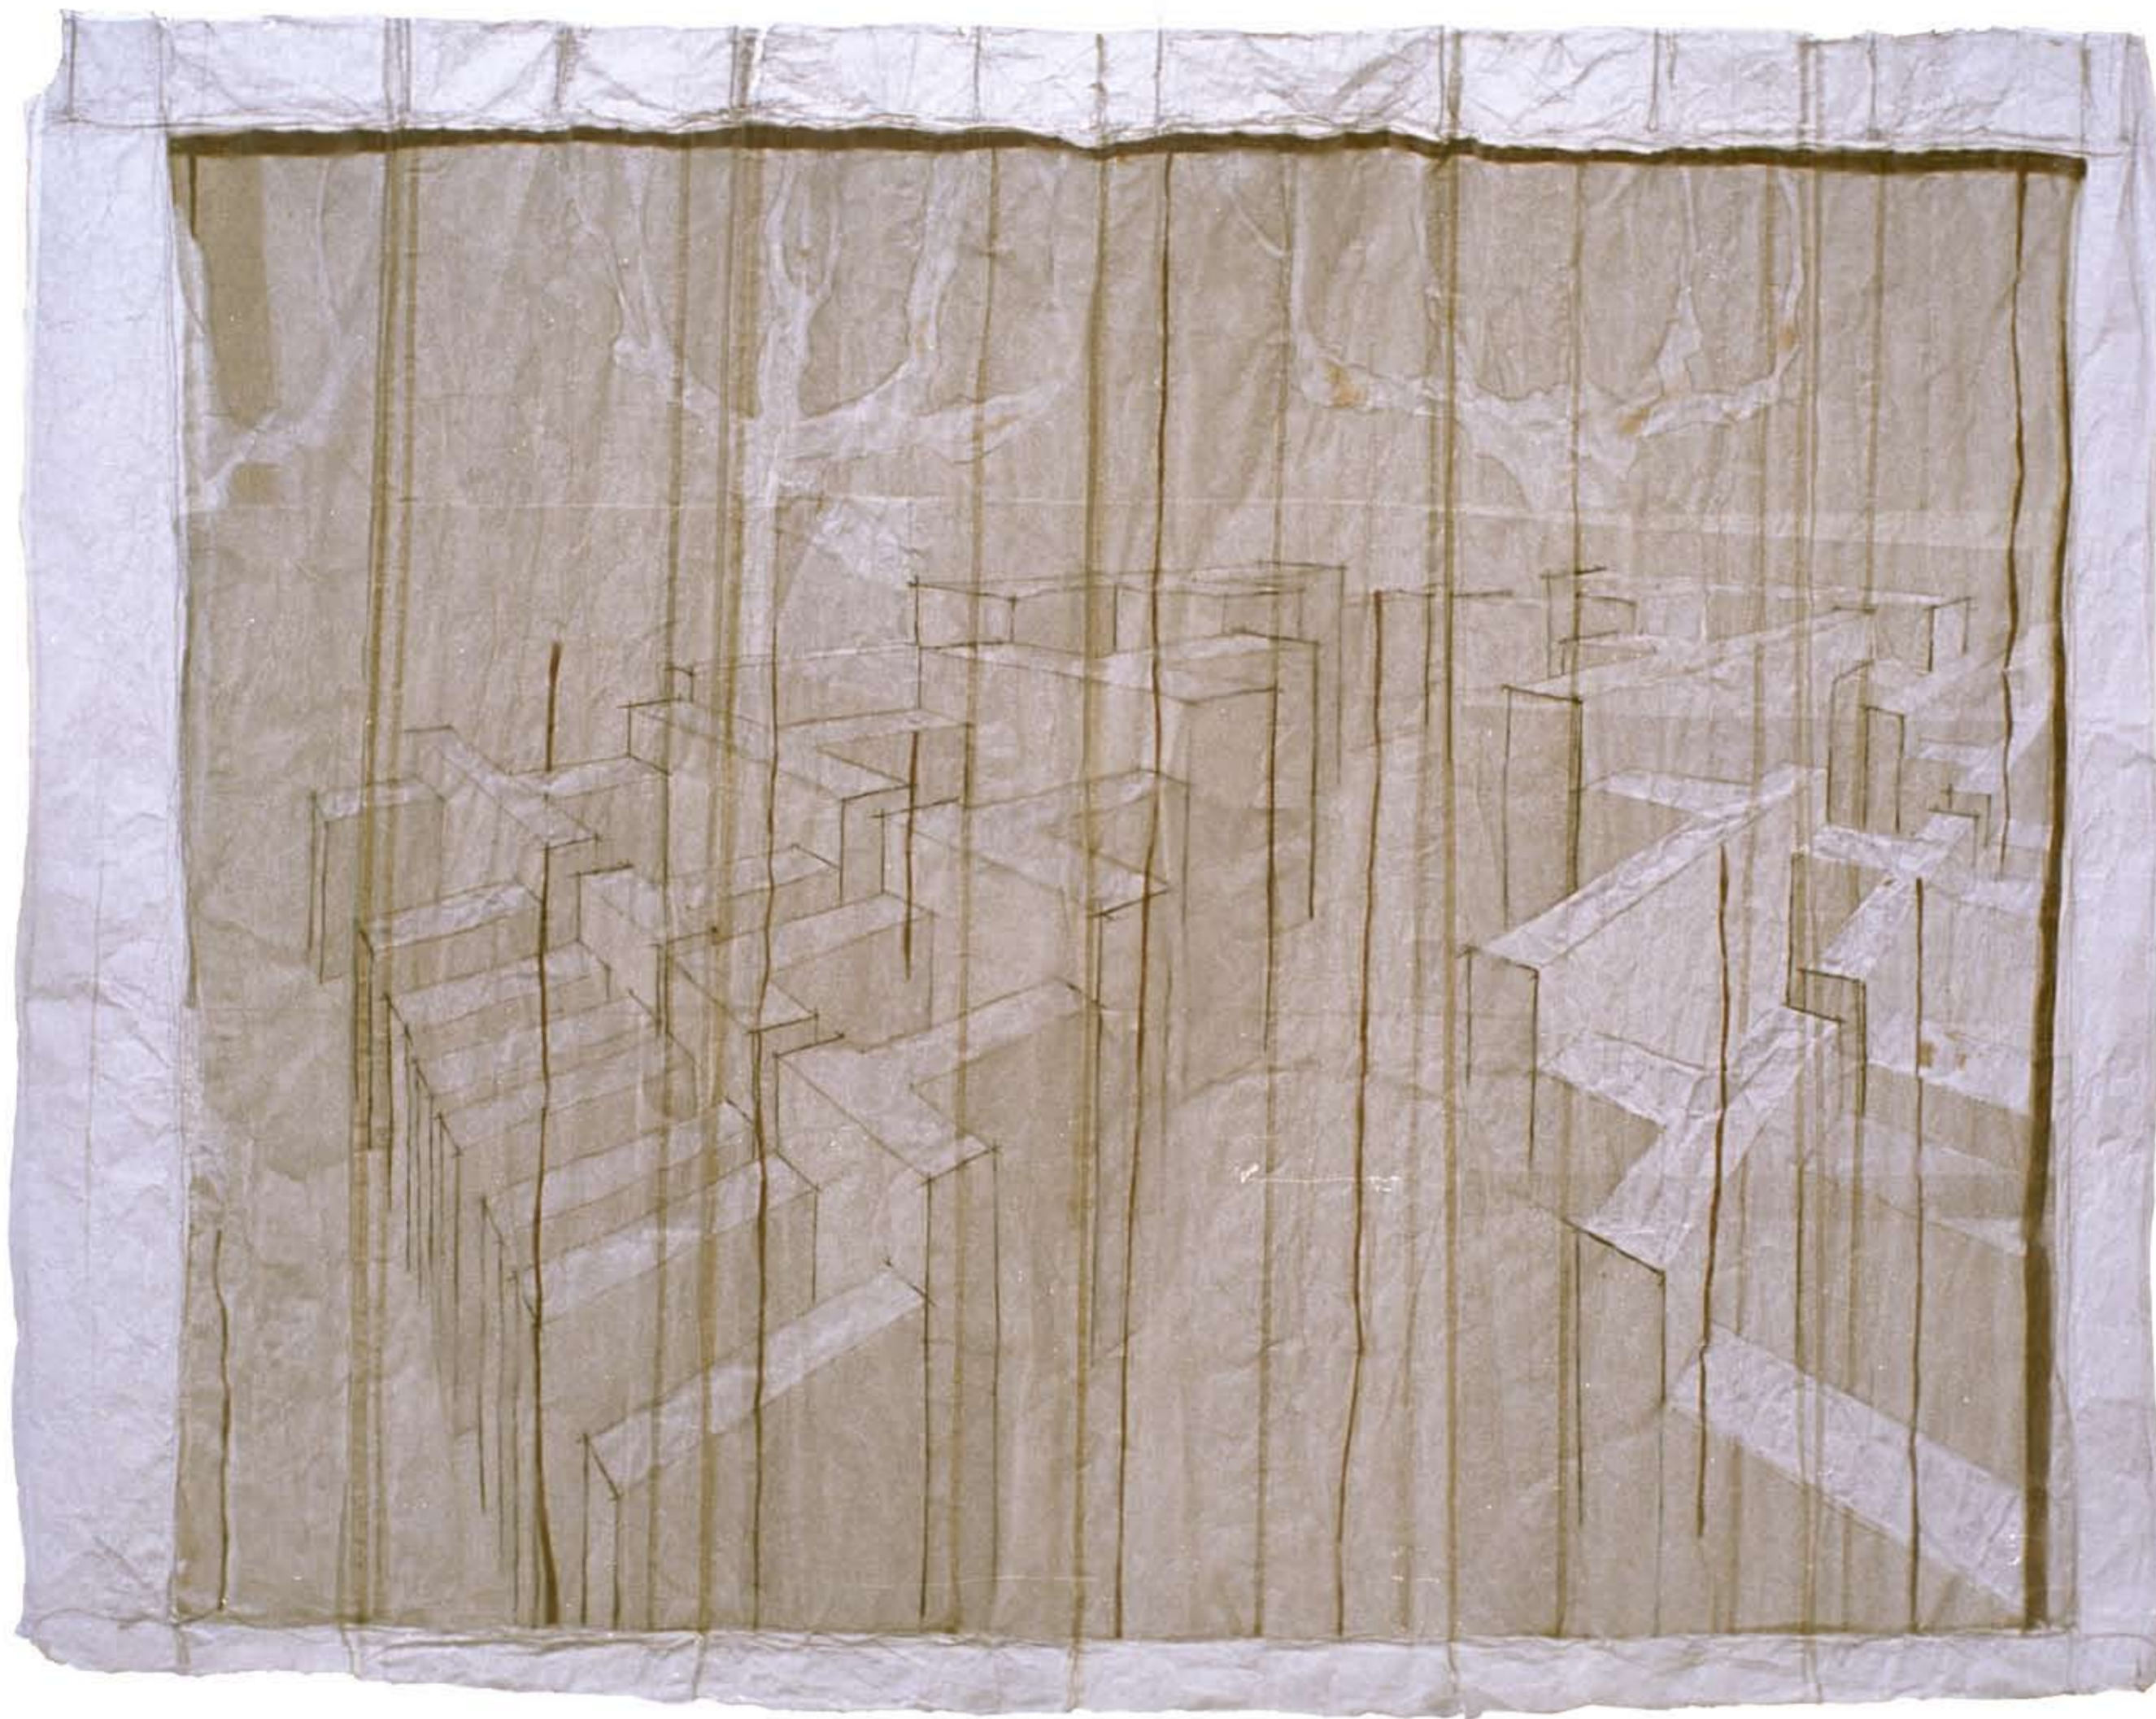

OCTOBER 2008
| COLLAGE
DIMENSION | 110 X 235 CM
MEDIA | SULPHURIZED PAPER,
CHALK, THREAD & GLUE

Hollow scaffolding walls covered with white translucent veil spread like roots into the four directions. Light casts shadows of movements as people walk through or within the passways just wide enough to invite their presence.