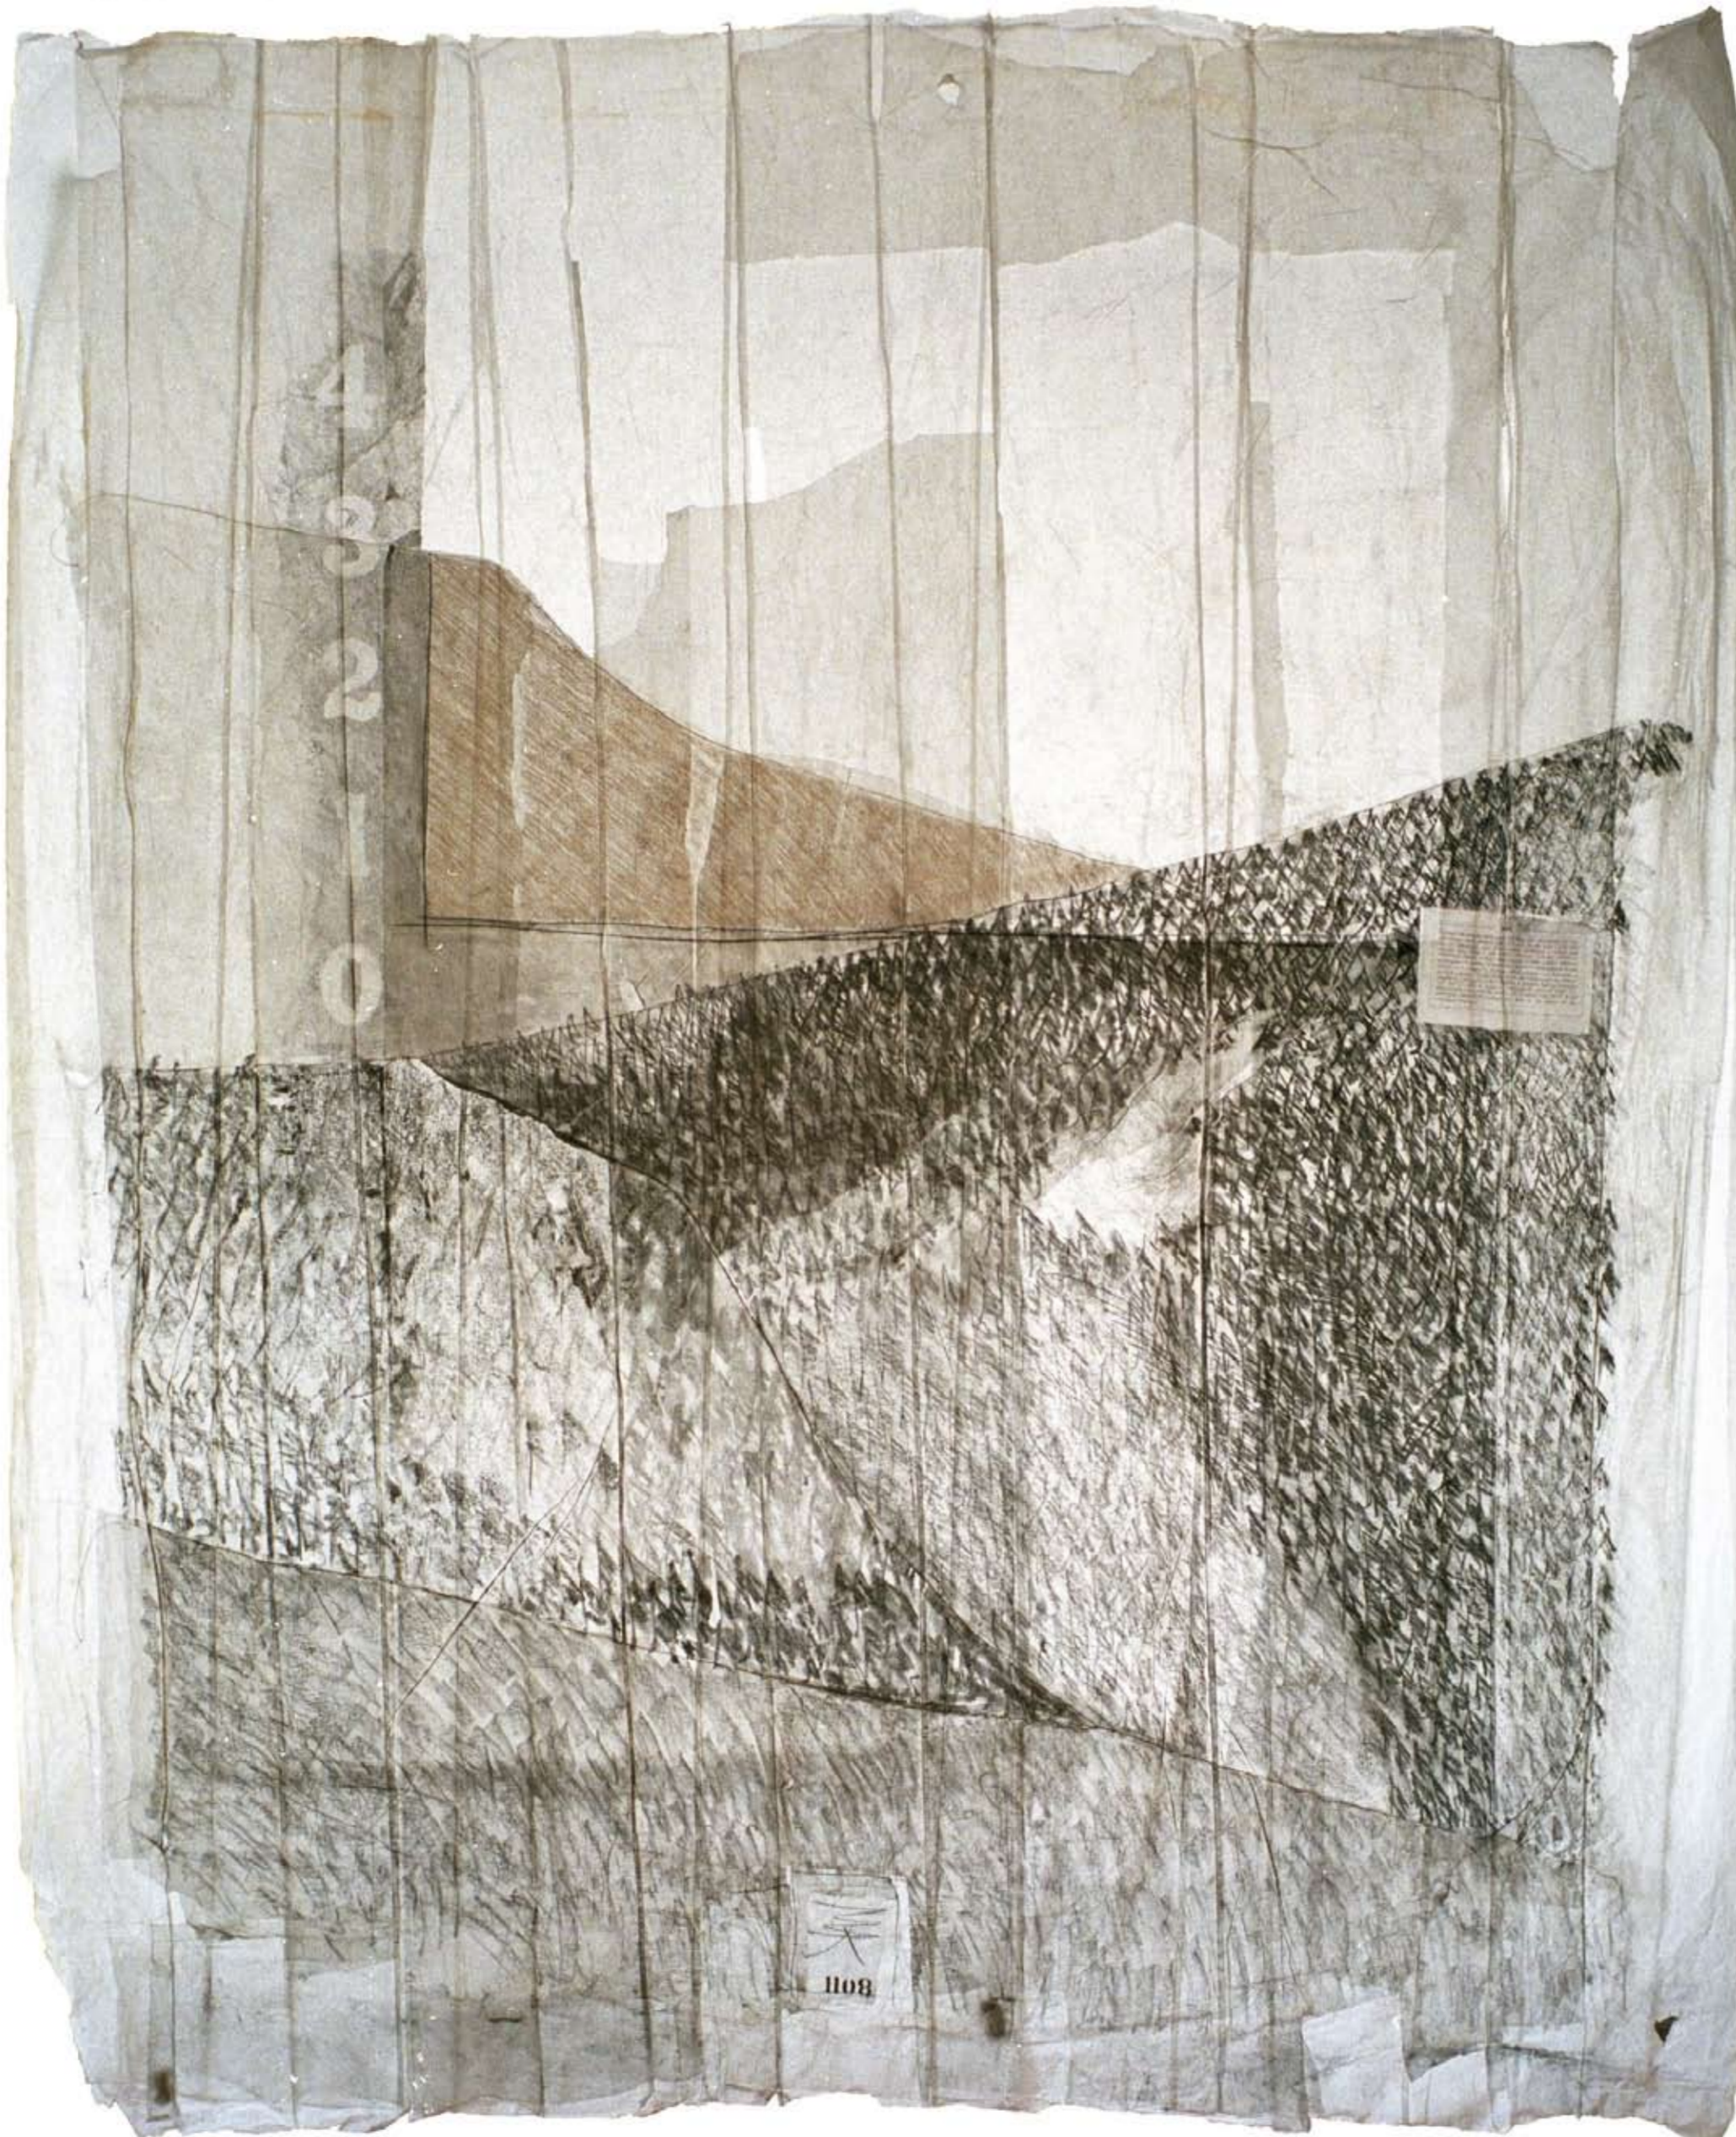

Rien

from all
from nothing
c'est déjà ça

... that's all

RIEN
NOTHING
METTRE

| DEFINITIONS

Monique Kuffer
kuffer@artinsocialcontext.ch
0041 (0)79 791 65 28
2009 Copyright

NOVEMBER 2008
| COLLAGE
DIMENSION | 215 X 260 CM
MEDIA | SULPHURIZED PAPER
CHALK, PRINT, THREAD, GLUE