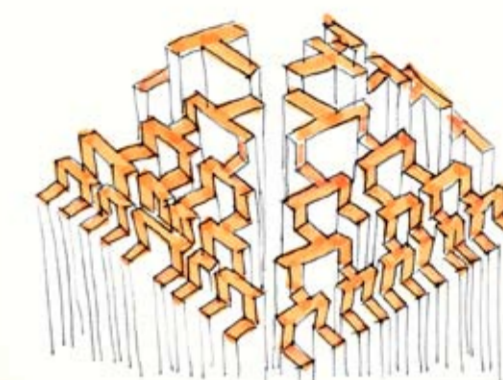

OCTOBER 2008
| COLLAGE
DIMENSION | 110 X 235 CM
MEDIA | SULPHURIZED PAPER,
CHALK, THREAD & GLUE

Hollow scaffolding walls covered with white translucent veil spread like roots into the four directions. Light casts shadows of movements as people walk through or within the passways just wide enough to invite their presence.