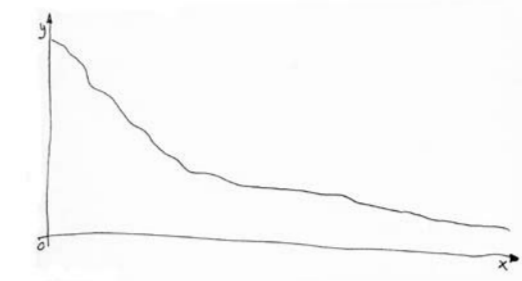

MAY 2009
| COLLAGE
DIMENSION | 150 X 240 CM
MEDIA | SULPHURIZED PAPER
CHALK, INK, THREAD, GLUE

M -M
 Mountain signs man
 Man signs mountain

HORIZONTAL
 VERTICAL
 ORIENTATION

CYCLE
 LIGHT
 FOCUSING
 ENERGY

INSIDE
 OUTSIDE
 POSITIVE
 NEGATIVE
 DUALITY

DEFINITIONS

Monique Kuffer
 kuffer@artinsocialcontext.ch
 0041 (0)79 791 65 28
 2009 Copyright

JANUARY 2009
 | COLLAGE
 DIMENSION | 220 X 240 CM
 MEDIA | SULPHURIZED & SILK
 PAPER, CHALK, PRINT, THREAD &
 GLUE