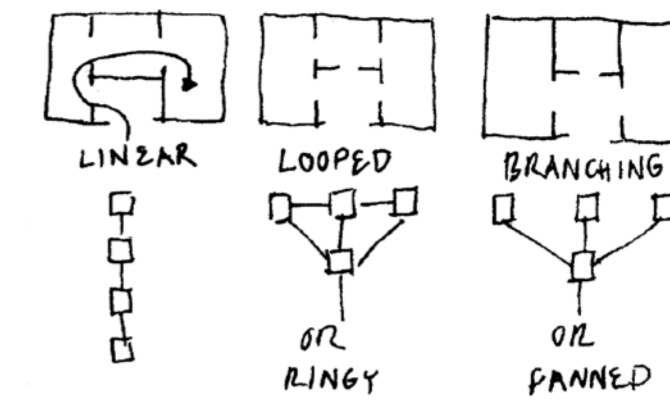

Monique Kuffer
kuffer@artinsocialcontext.ch
0041 (0)79 791 65 28
2009 Copyright

MARCH 2000
| COLLAGE
DIMENSION | 150 X 205 CM
MEDIA | SULPHURIZED & BROWN
PAPER, CHALK, THREAD & GLUE

TRACES
DIRECTION
SPACE
LOGIC